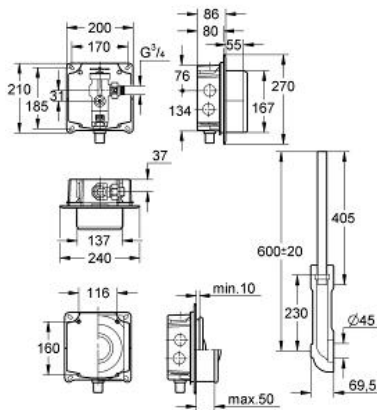

Flush valve for WC

MODEL # 37153000

Pure Freude
an Wasser

GROHE

Product Description:

Flush valve for WC

Standard Specification:

concealed installation

3/4"

stop valve

6 - 9 l adjustable

flow pressure range from 1.2 - 5.0 bar

with flow rate adjustment

box for concealed installation with

flush elbow

flush pipe adjustable in length

without flush plate/actuation

low noise (group I acc. to German Noise Specification)

Color:

□ 37153000 000 no colour